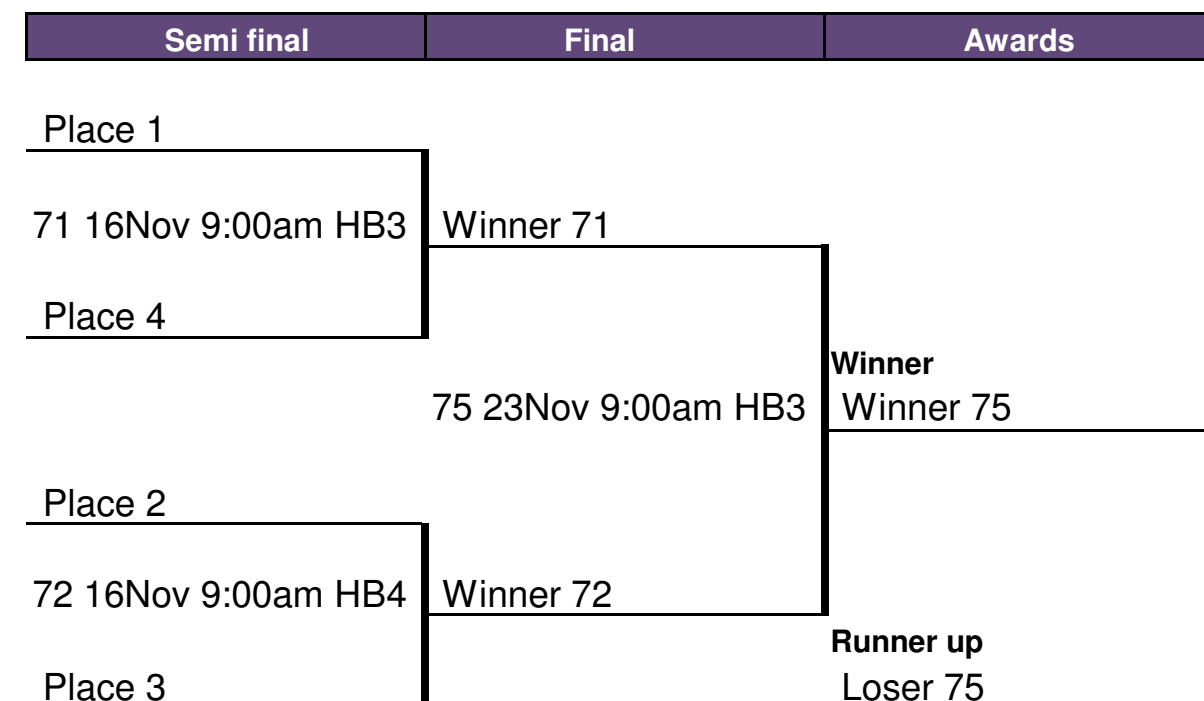

Hervey Bay Tuesday Daytime Squash Winter 2021

WINTER 2021 JUL to NOV

Event 1 Hosted by Hervey Bay Squash

BR Sports AutoDraw2011. PD5(x3)SF - Pennant draw, 5 teams, 3 rotations, semi and final.

BR Sports AutoDraw2011

| Team points ladder | | Round: | 1 | 2 | 3 | 4 | 5 | 6 | 7 | 8 | 9 | 10 | 11 | 12 | 13 | 14 | 15 | Total | Wins | Place |
|--------------------|------------|--------|---|---|---|---|---|---|---|---|---|----|----|-----|-----|-----|-----|-------|------|-------|
| 4 | TEAM FOUR | | 5 | 4 | | 2 | 6 | 4 | 5 | | 4 | 5 | 6 | m55 | | m64 | m68 | 41 | 8 | |
| 3 | TEAM THREE | | | 2 | 5 | 4 | 2 | | 2 | 6 | 2 | 5 | | m56 | m60 | m64 | m67 | 28 | 4 | |
| 5 | TEAM FIVE | | 2 | 4 | 4 | | 0 | 2 | 4 | 5 | | 1 | 6 | m56 | m59 | | m68 | 28 | 5 | |
| 1 | TEAM ONE | | 4 | 2 | 1 | 5 | | 4 | 1 | 0 | 1 | | 0 | m55 | m60 | m63 | | 18 | 3 | |
| 2 | TEAM TWO | | 1 | | 1 | 1 | 4 | 2 | | 1 | 5 | 1 | 0 | | m59 | m63 | m67 | 16 | 2 | |

| | | | | |
|--------|--------|---------------|---------------|-------|
| Rnd 1 | 20 Jul | 2v4 HB3 | 5v1 HB4 | 3 Bye |
| Rnd 2 | 27 Jul | 4v1 HB3 | 3v5 HB4 | 2 Bye |
| Rnd 3 | 3Aug | 5v2 HB3 | 3v1 HB4 | 4 Bye |
| Rnd 4 | 17Aug | 1v2 HB3 | 4v3 HB4 | 5 Bye |
| Rnd 5 | 24Aug | 2v3 HB3 | 4v5 HB4 | 1 Bye |
| Rnd 6 | 31Aug | 2v4 HB3 | 5v1 HB4 | 3 Bye |
| Rnd 7 | 7Sep | 4v1 HB3 | 3v5 HB4 | 2 Bye |
| Rnd 8 | 14Sep | 5v2 HB3 | 3v1 HB4 | 4 Bye |
| Rnd 9 | 28Sep | 1v2 HB3 | 4v3 HB4 | 5 Bye |
| Rnd 10 | 5Oct | 2v3 HB3 | 4v5 HB4 | 1 Bye |
| Rnd 11 | 12Oct | 2v4 HB3 | 5v1 HB4 | 3 Bye |
| Rnd 12 | 19Oct | 4v1 HB3 | 3v5 HB4 | 2 Bye |
| Rnd 13 | 26Oct | 5v2 HB3 | 3v1 HB4 | 4 Bye |
| Rnd 14 | 2Nov | 1v2 HB3 | 4v3 HB4 | 5 Bye |
| Rnd 15 | 9Nov | 2v3 HB3 | 4v5 HB4 | 1 Bye |
| Semi | 16Nov | 1st v 4th HB3 | 2nd v 3rd HB4 | |
| Final | 23Nov | Final HB3 | | |